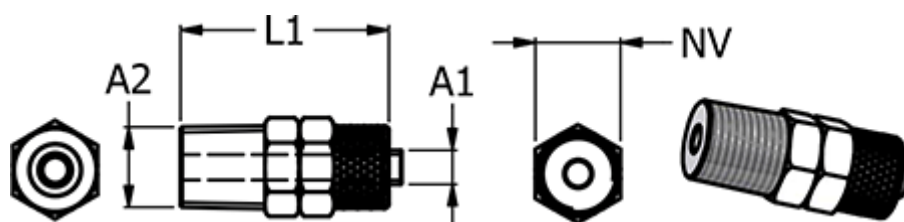

Article number: 586116148

Description: Push-on fitting 11.614-8, metal $\text{Ø}8/6\text{-R } 1/4\text{'}$
Straight connector

Measures

Hose diameter A1	= 8/6
L1	= 30
NV	= 14
Thread A2	= R 1/4"